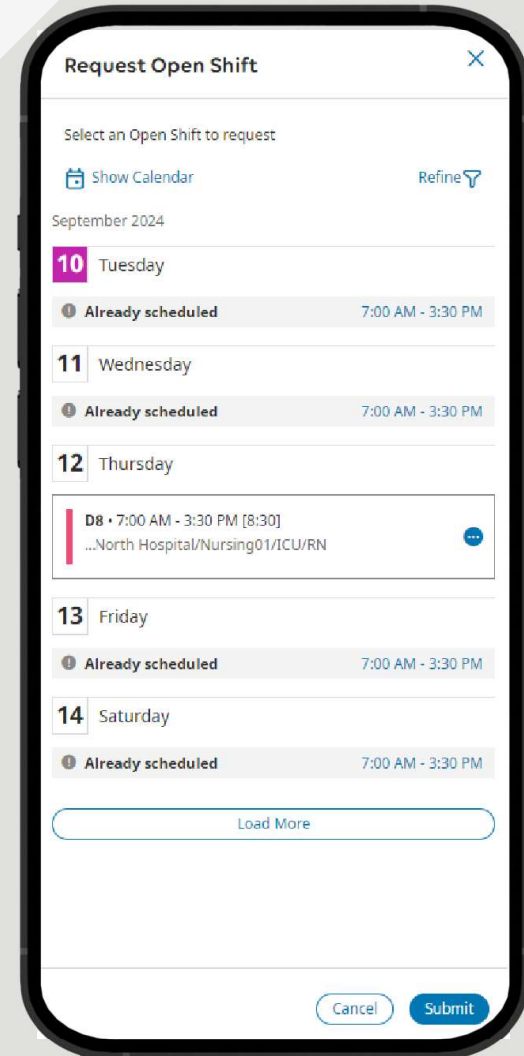

# Request Self-Schedule

# Availability Change

# Request Open Shift